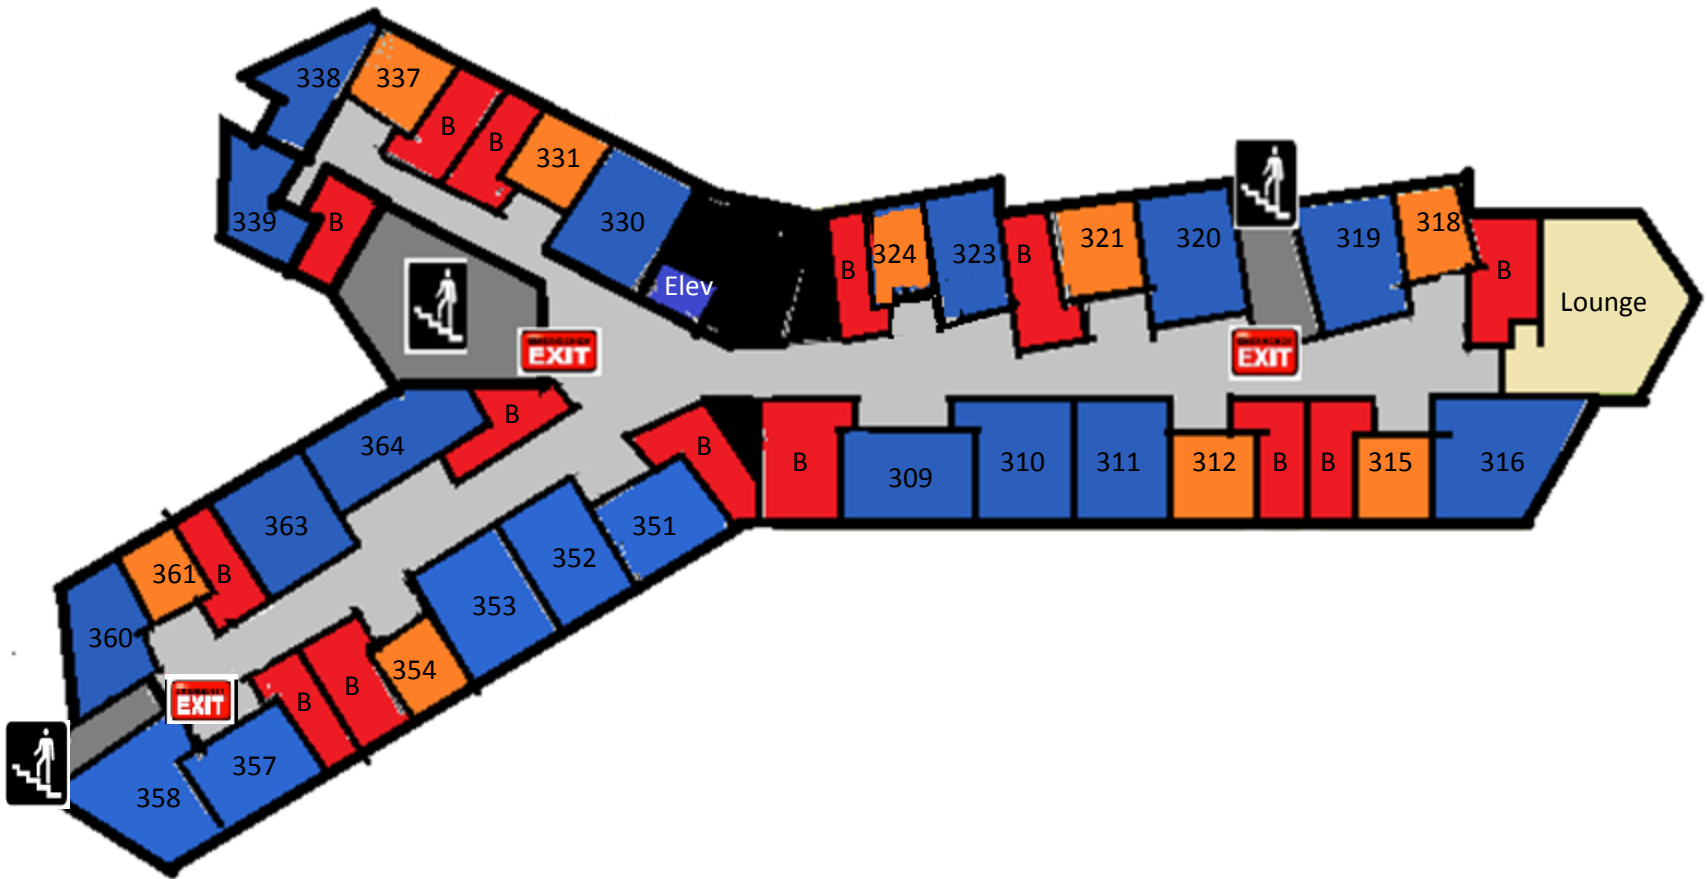

Nicholas 1st Floor Plan

Nicholas 2nd Floor Plan

Nicholas 3rd Floor Plan

Nicholas 4th Floor Plan

Emergency Evacuation Route

WESLEY HALL FIRST FLOOR

THE
CORNERSTONE
OF YOUR FUTURE

IMPORTANT NUMBERS

Campus Safety: 863 - 680 - 4125

Student Life: 863 - 680 - 4206

FLORIDA SOUTHERN COLLEGE

Emergency Evacuation Route

WESLEY HALL SECOND FLOOR

THE
CORNERSTONE
OF YOUR FUTURE

IMPORTANT NUMBERS

Campus Safety: 863 - 680 - 4125