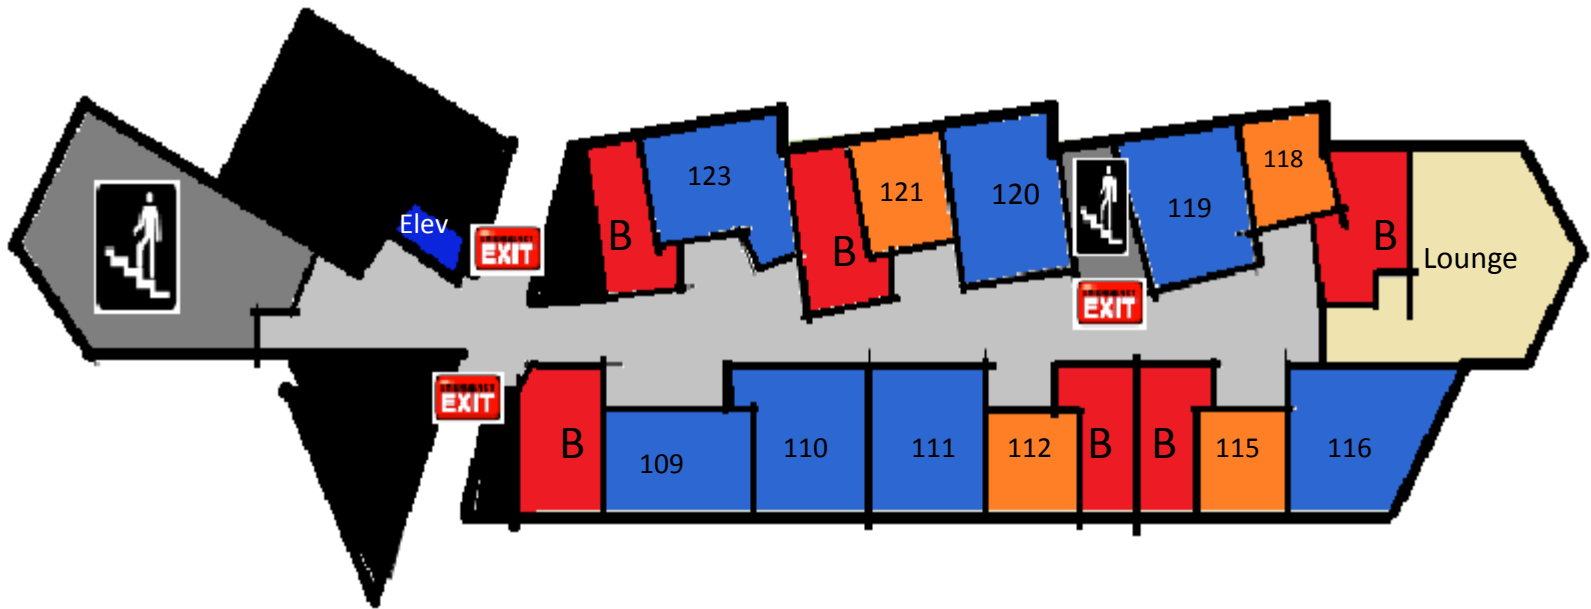

Nicholas 1st Floor Plan

Nicholas 2nd Floor Plan

Nicholas 3rd Floor Plan

Nicholas 4th Floor Plan

Emergency Evacuation Route

WESLEY HALL FIRST FLOOR

THE
CORNERSTONE
OF YOUR FUTURE

IMPORTANT NUMBERS

Campus Safety: 863 - 680 - 4125

Student Life: 863 - 680 - 4206

FLORIDA SOUTHERN COLLEGE

Emergency Evacuation Route

WESLEY HALL SECOND FLOOR

THE
CORNERSTONE
OF YOUR FUTURE

IMPORTANT NUMBERS

Campus Safety: 863 - 680 - 4125

Student Life: 863 - 680 - 4206

FLORIDA SOUTHERN COLLEGE

Emergency Evacuation Route

WESLEY HALL THIRD FLOOR

THE
CORNERSTONE
OF YOUR FUTURE

IMPORTANT NUMBERS

Campus Safety: 863 - 680 - 4125

Student Life: 863 - 680 - 4206

FLORIDA SOUTHERN COLLEGE

Emergency Evacuation Route

WESLEY HALL FOURTH FLOOR

THE
CORNERSTONE
OF YOUR FUTURE

IMPORTANT NUMBERS

Campus Safety: 863 - 680 - 4125

Student Life: 863 - 680 - 4206

FLORIDA SOUTHERN COLLEGE