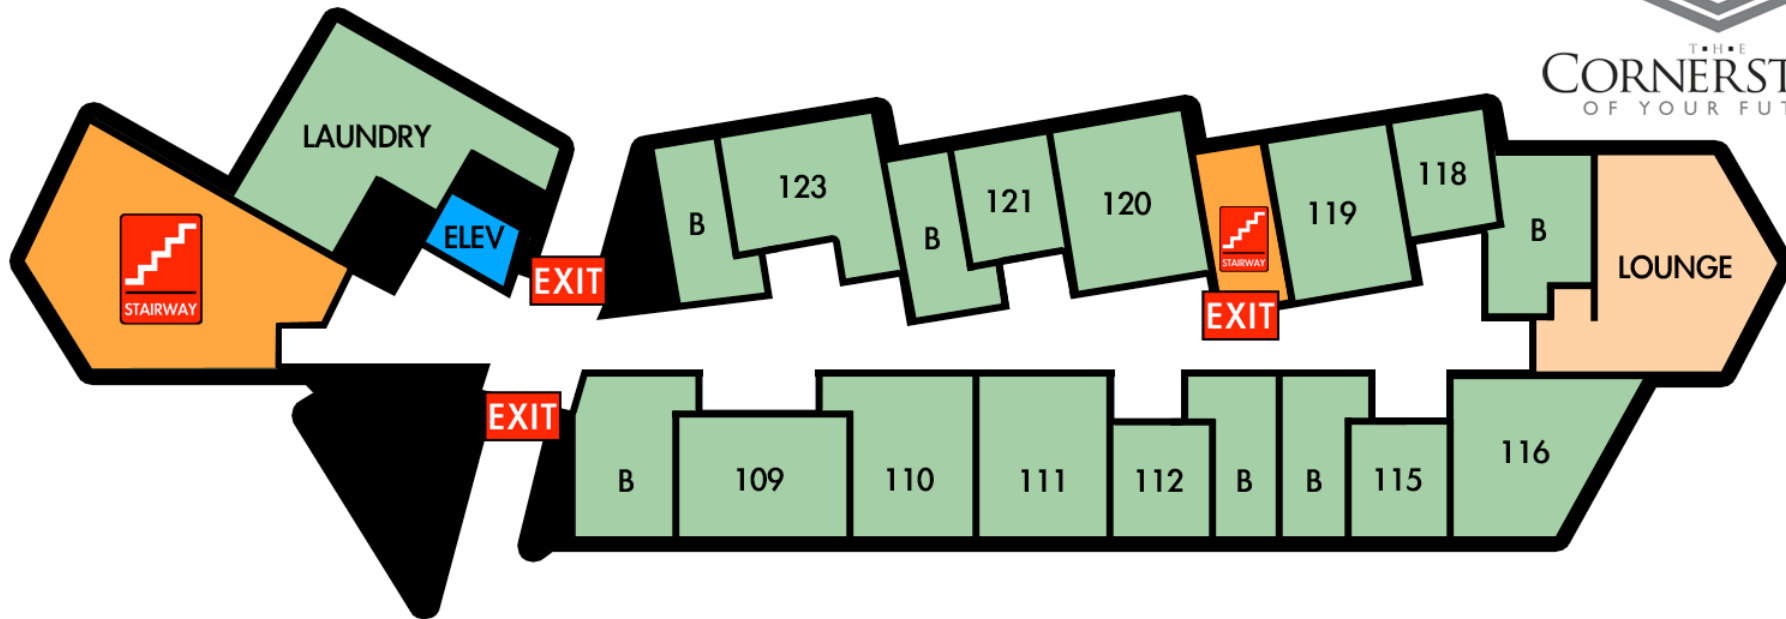

Nicholas 1st Floor Plan

Nicholas 2nd Floor Plan

Nicholas 3rd Floor Plan

Nicholas 4th Floor Plan

Emergency Evacuation Route

WESLEY HALL FIRST FLOOR

THE
CORNERSTONE
OF YOUR FUTURE

IMPORTANT NUMBERS

Campus Safety: 863 - 680 - 4125

Student Life: 863 - 680 - 4206

FLORIDA SOUTHERN COLLEGE

Emergency Evacuation Route

WESLEY HALL SECOND FLOOR

THE
CORNERSTONE
OF YOUR FUTURE

IMPORTANT NUMBERS

Campus Safety: 863 - 680 - 4125

Student Life: 863 - 680 - 4206

FLORIDA SOUTHERN COLLEGE

Emergency Evacuation Route

WESLEY HALL THIRD FLOOR

THE
CORNERSTONE
OF YOUR FUTURE

IMPORTANT NUMBERS

Campus Safety: 863 - 680 - 4125

Student Life: 863 - 680 - 4206

FLORIDA SOUTHERN COLLEGE

Emergency Evacuation Route

WESLEY HALL FOURTH FLOOR

THE
CORNERSTONE
OF YOUR FUTURE

IMPORTANT NUMBERS

Campus Safety: 863 - 680 - 4125

Student Life: 863 - 680 - 4206

FLORIDA SOUTHERN COLLEGE