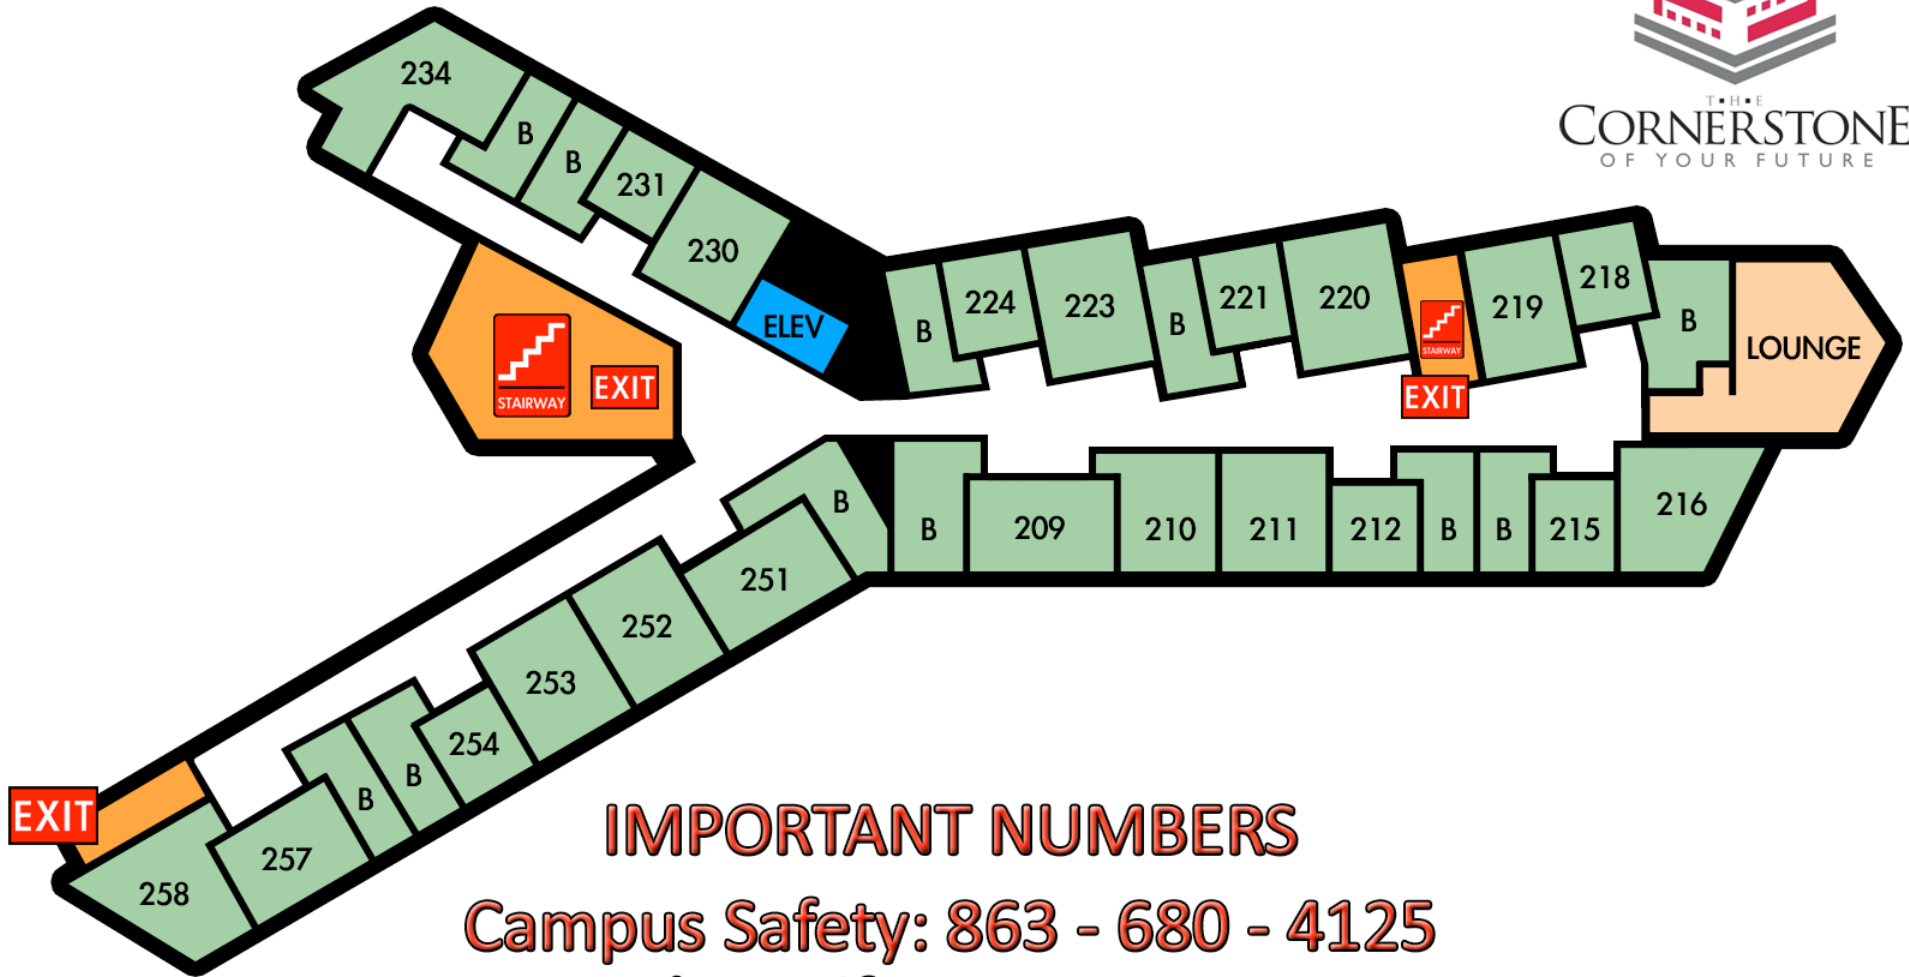

Nicholas 1st Floor Plan

Nicholas 2nd Floor Plan

Nicholas 3rd Floor Plan

Nicholas 4th Floor Plan

Emergency Evacuation Route

WESLEY HALL FIRST FLOOR

THE
CORNERSTONE
OF YOUR FUTURE

IMPORTANT NUMBERS

Campus Safety: 863 - 680 - 4125

Student Life: 863 - 680 - 4206

FLORIDA SOUTHERN COLLEGE

Emergency Evacuation Route

WESLEY HALL SECOND FLOOR

THE
CORNERSTONE
OF YOUR FUTURE

IMPORTANT NUMBERS

Campus Safety: 863 - 680 - 4125