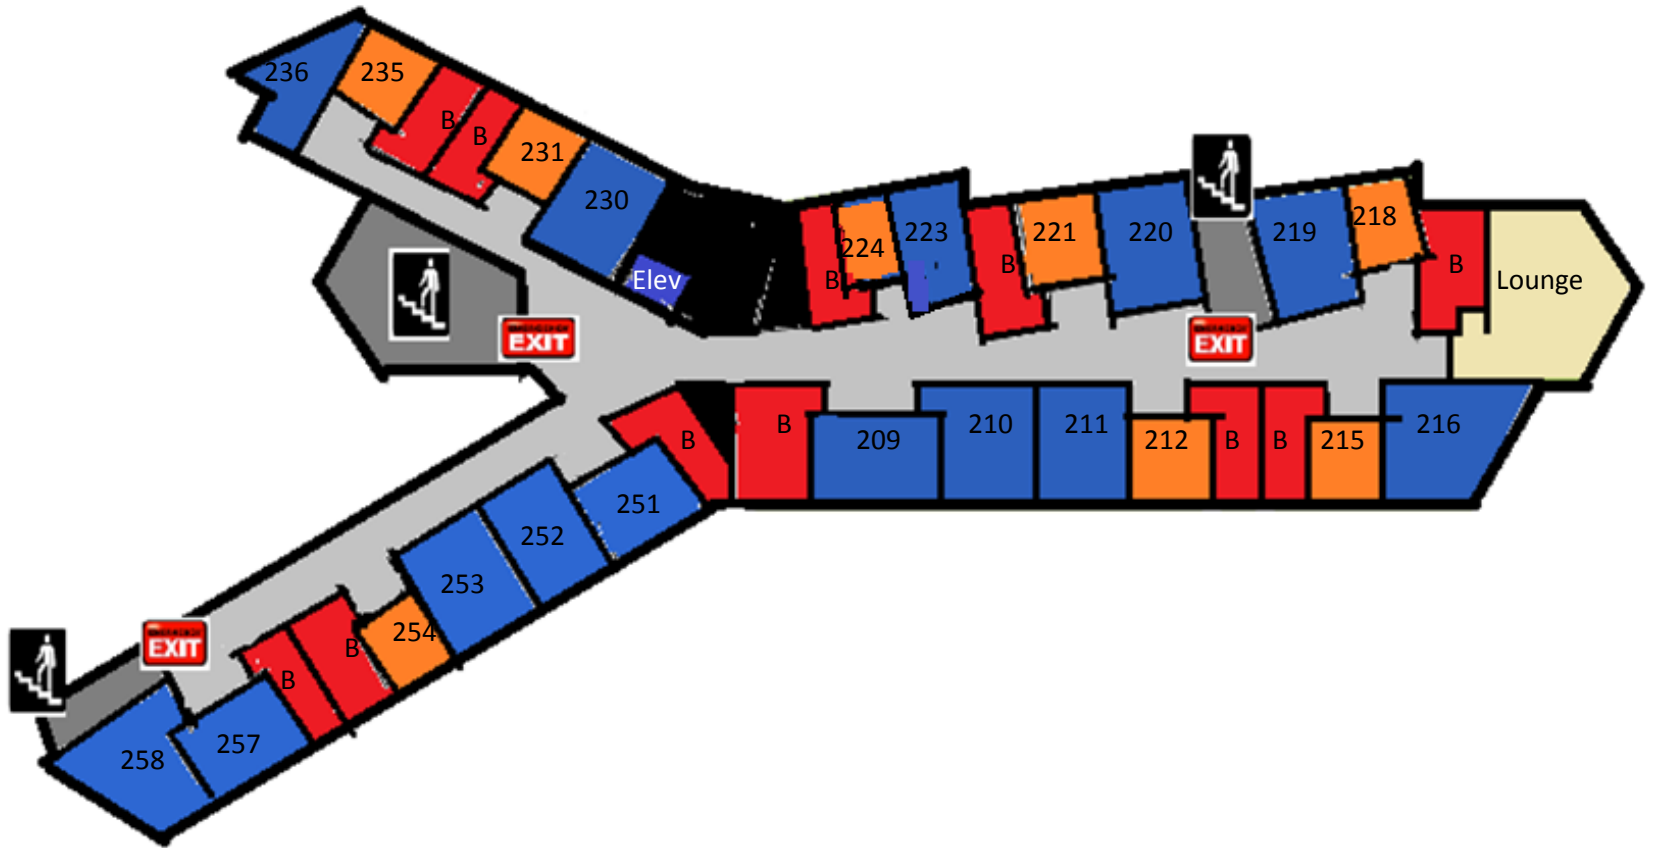

Nicholas 1st Floor Plan

Nicholas 2nd Floor Plan

Nicholas 3rd Floor Plan

Nicholas 4th Floor Plan

Emergency Evacuation Route

WESLEY HALL FIRST FLOOR

THE
CORNERSTONE
OF YOUR FUTURE

IMPORTANT NUMBERS

Campus Safety: 863 - 680 - 4125

Student Life: 863 - 680 - 4206

FLORIDA SOUTHERN COLLEGE

Emergency Evacuation Route

WESLEY HALL SECOND FLOOR

THE
CORNERSTONE
OF YOUR FUTURE

IMPORTANT NUMBERS

Campus Safety: 863 - 680 - 4125