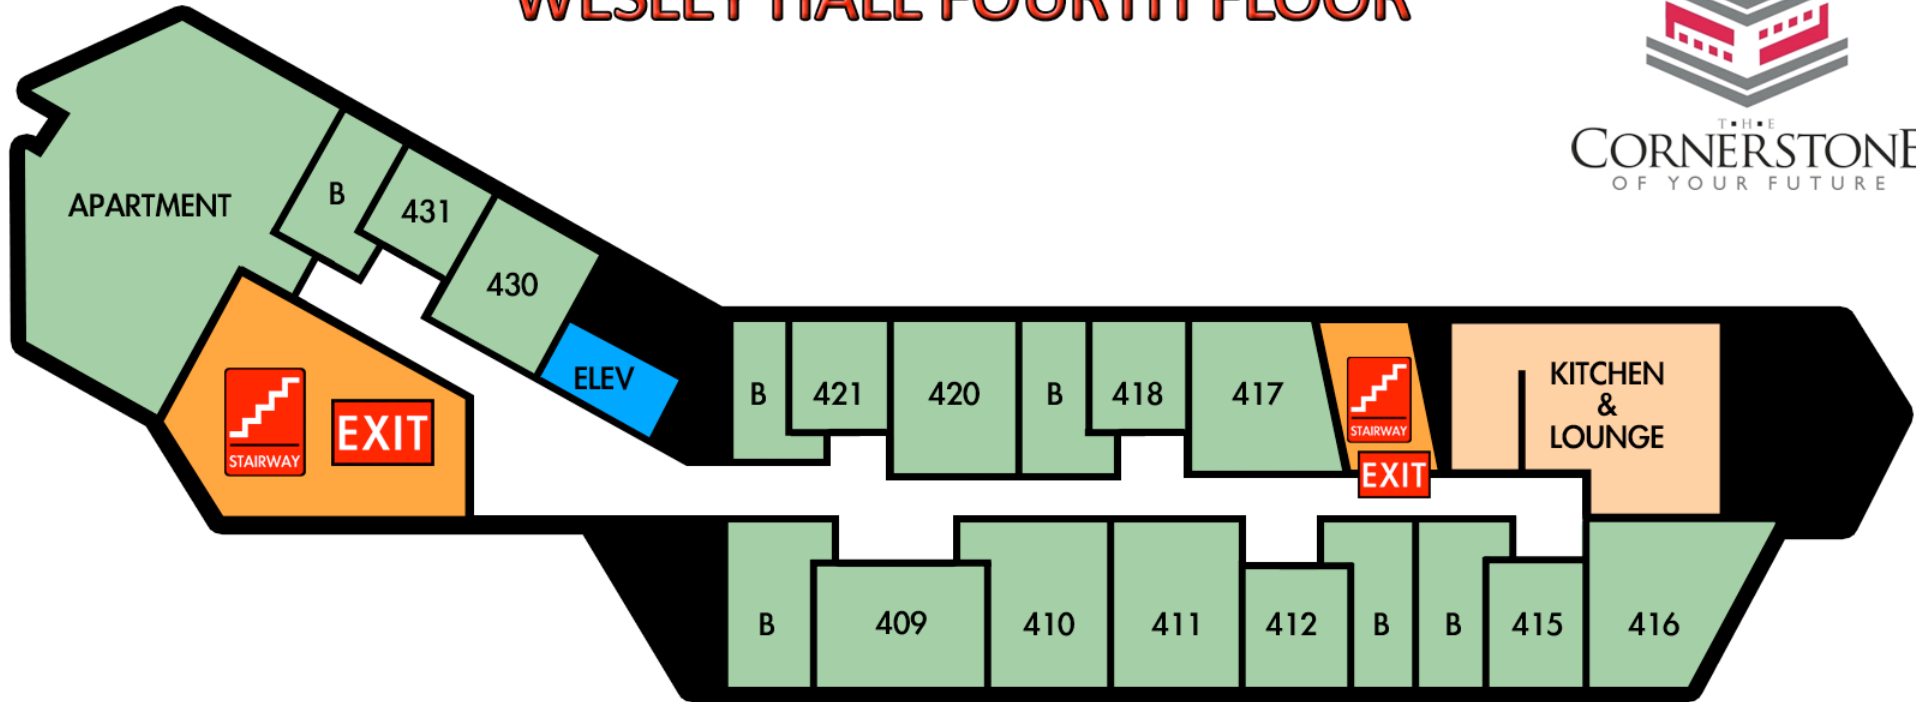

Emergency Evacuation Route

WESLEY HALL FOURTH FLOOR

THE
CORNERSTONE
OF YOUR FUTURE

IMPORTANT NUMBERS

Campus Safety: 863 - 680 - 4125

Student Life: 863 - 680 - 4206

FLORIDA SOUTHERN COLLEGE