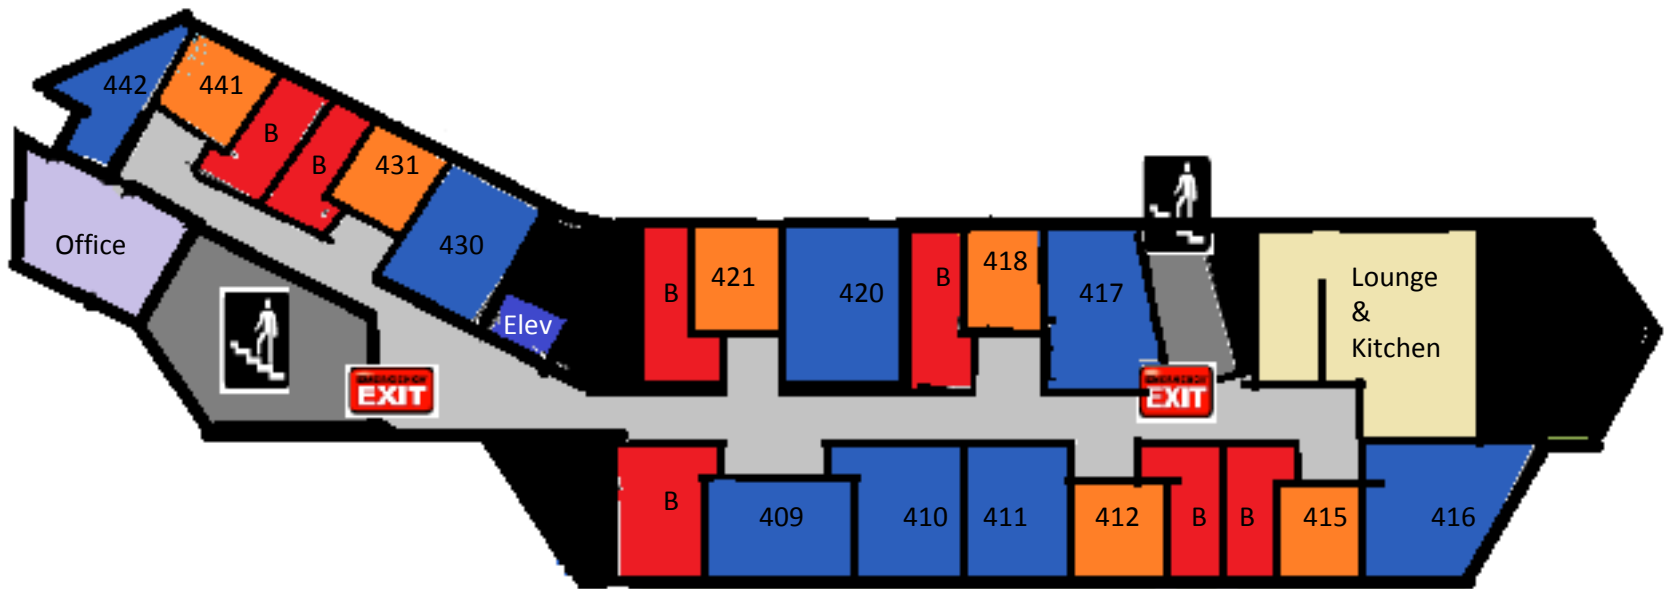

Nicholas 1st Floor Plan

Nicholas 2nd Floor Plan

Nicholas 3rd Floor Plan

Nicholas 4th Floor Plan

Emergency Evacuation Route

WESLEY HALL FIRST FLOOR

THE
CORNERSTONE
OF YOUR FUTURE

IMPORTANT NUMBERS

Campus Safety: 863 - 680 - 4125

Student Life: 863 - 680 - 4206

FLORIDA SOUTHERN COLLEGE

Emergency Evacuation Route

WESLEY HALL SECOND FLOOR

THE
CORNERSTONE
OF YOUR FUTURE

IMPORTANT NUMBERS

Campus Safety: 863 - 680 - 4125

Student Life: 863 - 680 - 4206

FLORIDA SOUTHERN COLLEGE

Emergency Evacuation Route

WESLEY HALL THIRD FLOOR

THE
CORNERSTONE
OF YOUR FUTURE

IMPORTANT NUMBERS

Campus Safety: 863 - 680 - 4125

Student Life: 863 - 680 - 4206

FLORIDA SOUTHERN COLLEGE

Emergency Evacuation Route

WESLEY HALL FOURTH FLOOR

THE
CORNERSTONE
OF YOUR FUTURE

IMPORTANT NUMBERS

Campus Safety: 863 - 680 - 4125

Student Life: 863 - 680 - 4206

FLORIDA SOUTHERN COLLEGE